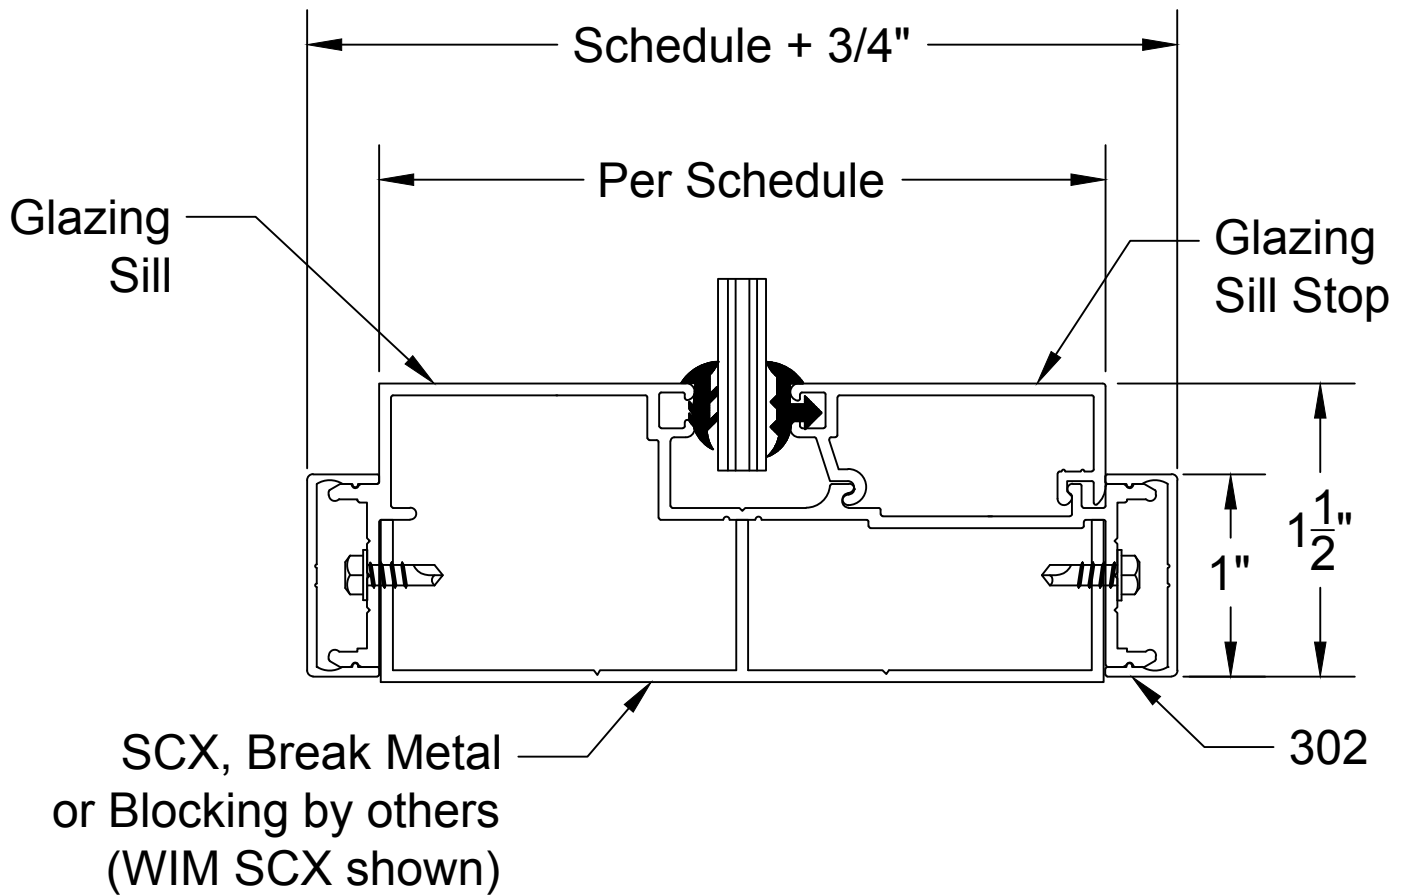

# DETAIL 10

## 300 SERIES GLAZING SILL TO FLOOR W/ 302 (3/8" X 1") REVEAL TRIM

A				 <b>WESTERN INTEGRATED MATERIALS</b> 3310 E. 59th Street Long Beach, CA 90805 (562) 634-2823 fax: (562) 634-8449 aluminumdoorframes.com	SCALE	FILE NO. 300-10-302
B					<b>N/A</b>	DETAIL NO.
LET	REVISION	BY	DATE			<b>10</b>